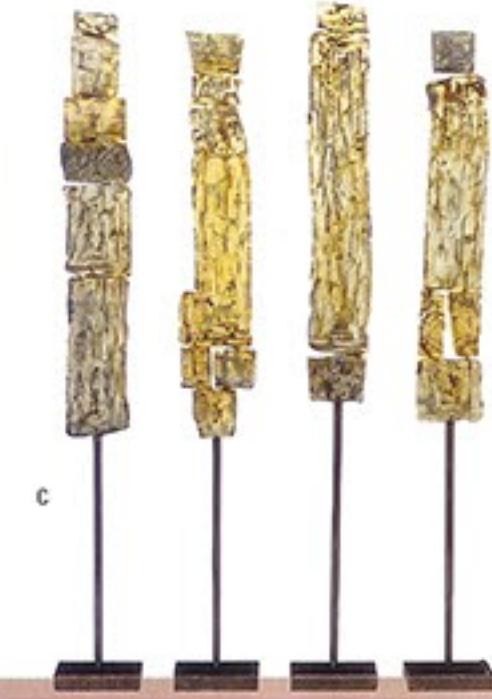

"So Far" Rug (left) 3'w, 5'l
A7127-004 $2250 (SH $75)
"So Soon" Rug (right) 3'w, 5'l
A7127-003 $2250 (SH $75)

B Sculptural Wood Vessels

by Michael Bauermeister

These large-scale sculptures radiate strength of size and character, their distinct personalities emerging from Bauermeister's carved spirals and concentric rings. "Burlly Dog" is elm and birch conjoined, painted on the outside. "Affirmation" is linden wood with a soft lacquer finish.

Burlly Dog (left) 53"l, 14"wd,
A6871-024 $3850 (SH $100)
Affirmation (right) 44"l, 15"wd,
A6871-025 $3850 (SH $100)

C Totems Sculpture

by Susan Madocsi

Steel takes on an organic quality in this sculpture of four freestanding elements. Madocsi hand forges each totem before fusing, welding, and finishing. Available in set as shown. Each element is 28"l, 4"wd, 4"o.

A6524-032 $1875 (SH $85)

D Arc Coffee Table

by Enrico König

Rich-grained veneers of curly Macassar ebony are beautifully book-matched in sweeping design balanced upon a base of ebonized poplar. Dimensions include 0.5" glass top with polished edge. Available in Curly French Walnut or Zebrano veneer at artfulhome.com. 15.25"l, 48.75"wd, 28.75"o

A7501-001
Macassar Ebony (shown) $2975 (SH $350)
Zebrano $2775 (SH $350)
Curly French Walnut $2775 (SH $350)